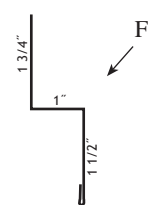

Note: Exact dimensions may vary.
Custom Trims Available

- ① Universal Ridge Cap 10' ② Rake & Corner 10' & 16' ③ Base Angle 10' ④ Fascia Trim 10' * ⑤ 4 1/2" Gable Trim 10'

- ⑥ "J" Channel 10'

- ⑦ Double Angle 10'

- ⑧ Universal Sidewall 10'

- ⑨ Drip Cap 10'

- * ⑩ Post Trim 10'

- ⑪ Universal Endwall 10'

- * ⑫ "F" & "J" 10'

- ⑬ Inside Corner 10'

- * ⑭ Overhead Door Trim 10' * ⑮ Face Mount CT Cover 10' 2"

- * ⑯ Drip Edge 10'