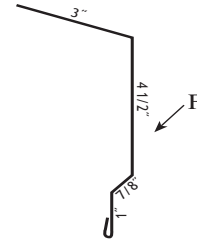

Note: Exact dimensions may vary.
Custom Trims Available

- ① Universal Ridge Cap 10' ② Rake & Corner 10' & 16' ③ Base Angle 10' ④ Fascia Trim 10' * ⑤ 4 1/2" Gable Trim 10'

- ⑥ "J" Channel 10'

- ⑦ Double Angle 10'

- ⑧ Universal Sidewall 10'

- ⑨ Drip Cap 10'

- * ⑩ Post Trim 10'

- ⑪ Universal Endwall 10'

- * ⑫ "F" & "J" 10'

- ⑬ Inside Corner 10'

- * ⑭ Overhead Door Trim 10' * ⑮ Face Mount CT Cover 10' 2"

- * ⑯ Drip Edge 10'