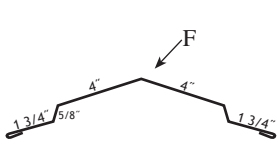

Note: Exact dimensions may vary.
Custom Trims Available

- ① Universal Ridge Cap 10' ② Rake & Corner 10' & 16' ③ Base Angle 10' ④ Fascia Trim 10' * ⑤ 4 1/2" Gable Trim 10'

- ⑥ "J" Channel 10'

- ⑦ Double Angle 10'

- ⑧ Universal Sidewall 10'

- ⑨ Drip Cap 10'

- * ⑩ Post Trim 10'

- ⑪ Universal Endwall 10'

- * ⑫ "F" & "J" 10'

- ⑬ Inside Corner 10'

- * ⑭ Overhead Door Trim 10' * ⑮ Face Mount CT Cover 10' 2"

- * ⑯ Drip Edge 10'