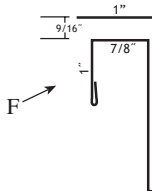

Note: Exact dimensions may vary.
Custom Trims Available

- ① Universal Ridge Cap 10' ② Rake & Corner 10' & 16' ③ Base Angle 10' ④ Fascia Trim 10' * ⑤ 4 1/2" Gable Trim 10'

- ⑥ "J" Channel 10'

- ⑦ Double Angle 10'

- ⑧ Universal Sidewall 10'

- ⑨ Drip Cap 10'

- * ⑩ Post Trim 10'

- ⑪ Universal Endwall 10'

- * ⑫ "F" & "J" 10'

- ⑬ Inside Corner 10'

- * ⑭ Overhead Door Trim 10' * ⑮ Face Mount CT Cover 10' 2"

- * ⑯ Drip Edge 10'