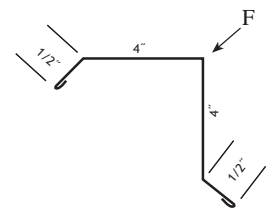

Note: Exact dimensions may vary.
Custom Trims Available

- ① Universal Ridge Cap 10' ② Rake & Corner 10' & 16' ③ Base Angle 10' ④ Fascia Trim 10' * ⑤ 4 1/2" Gable Trim 10'

- ⑥ "J" Channel 10'

- ⑦ Double Angle 10'

- ⑧ Universal Sidewall 10'

- ⑨ Drip Cap 10'

- * ⑩ Post Trim 10'

- ⑪ Universal Endwall 10'

- * ⑫ "F" & "J" 10'

- ⑬ Inside Corner 10'

- * ⑭ Overhead Door Trim 10' * ⑮ Face Mount CT Cover 10' 2"

- * ⑯ Drip Edge 10'