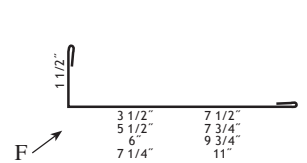

Note: Exact dimensions may vary.
Custom Trims Available

- ① Universal Ridge Cap 10' ② Rake & Corner 10' & 16' ③ Base Angle 10' ④ Fascia Trim 10' * ⑤ 4 1/2" Gable Trim 10'

- ⑥ "J" Channel 10'

- ⑦ Double Angle 10'

- ⑧ Universal Sidewall 10'

- ⑨ Drip Cap 10'

- * ⑩ Post Trim 10'

- ⑪ Universal Endwall 10'

- * ⑫ "F" & "J" 10'

- ⑬ Inside Corner 10'

- * ⑭ Overhead Door Trim 10' * ⑮ Face Mount CT Cover 10' 2"

- * ⑯ Drip Edge 10'