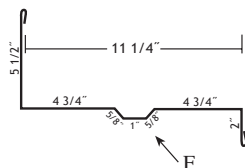

- ⑱ Residential Rake 10'