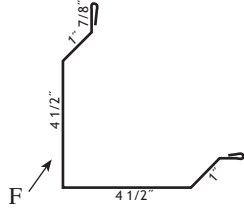

Note: Exact dimensions may vary.
Custom Trims Available

- ① Universal Ridge Cap 10' ② Rake & Corner 10' & 16' ③ Base Angle 10' ④ Fascia Trim 10' * ⑤ 4 1/2" Gable Trim 10'

- ⑥ "J" Channel 10'

- ⑦ Double Angle 10'

- ⑧ Universal Sidewall 10'

- ⑨ Drip Cap 10'

- * ⑩ Post Trim 10'

- ⑪ Universal Endwall 10'

- * ⑫ "F" & "J" 10'

- ⑬ Inside Corner 10'

- * ⑭ Overhead Door Trim 10' * ⑮ Face Mount CT Cover 10' 2"

- * ⑯ Drip Edge 10'