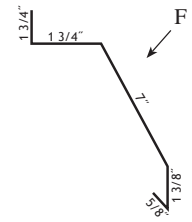

Note: Exact dimensions may vary.
Custom Trims Available

- ① Universal Ridge Cap 10' ② Rake & Corner 10' & 16' ③ Base Angle 10' ④ Fascia Trim 10' * ⑤ 4 1/2" Gable Trim 10'

- ⑥ "J" Channel 10'

- ⑦ Double Angle 10'

- ⑧ Universal Sidewall 10'

- ⑨ Drip Cap 10'

- * ⑩ Post Trim 10'

- ⑪ Universal Endwall 10'

- * ⑫ "F" & "J" 10'

- ⑬ Inside Corner 10'

- * ⑭ Overhead Door Trim 10' * ⑮ Face Mount CT Cover 10' 2"

- * ⑯ Drip Edge 10'