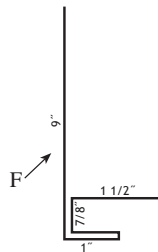

Note: Exact dimensions may vary.
Custom Trims Available

- ① Universal Ridge Cap 10' ② Rake & Corner 10' & 16' ③ Base Angle 10' ④ Fascia Trim 10' * ⑤ 4 1/2" Gable Trim 10'

- ⑥ "J" Channel 10'

- ⑦ Double Angle 10'

- ⑧ Universal Sidewall 10'

- ⑨ Drip Cap 10'

- * ⑩ Post Trim 10'

- ⑪ Universal Endwall 10'

- * ⑫ "F" & "J" 10'

- ⑬ Inside Corner 10'

- * ⑭ Overhead Door Trim 10' * ⑮ Face Mount CT Cover 10' 2"

- * ⑯ Drip Edge 10'