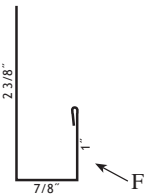

Note: Exact dimensions may vary.
Custom Trims Available

- ① Universal Ridge Cap 10' ② Rake & Corner 10' & 16' ③ Base Angle 10' ④ Fascia Trim 10' * ⑤ 4 1/2" Gable Trim 10'

- ⑥ "J" Channel 10'

- ⑦ Double Angle 10'

- ⑧ Universal Sidewall 10'

- ⑨ Drip Cap 10'

- * ⑩ Post Trim 10'

- ⑪ Universal Endwall 10'

- * ⑫ "F" & "J" 10'

- ⑬ Inside Corner 10'

- * ⑭ Overhead Door Trim 10' * ⑮ Face Mount CT Cover 10' 2"

- * ⑯ Drip Edge 10'