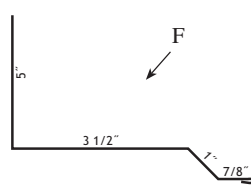

Note: Exact dimensions may vary.
Custom Trims Available

- ① Universal Ridge Cap 10' ② Rake & Corner 10' & 16' ③ Base Angle 10' ④ Fascia Trim 10' * ⑤ 4 1/2" Gable Trim 10'

- ⑥ "J" Channel 10'

- ⑦ Double Angle 10'

- ⑧ Universal Sidewall 10'

- ⑨ Drip Cap 10'

- * ⑩ Post Trim 10'

- ⑪ Universal Endwall 10'

- * ⑫ "F" & "J" 10'

- ⑬ Inside Corner 10'

- * ⑭ Overhead Door Trim 10' * ⑮ Face Mount CT Cover 10' 2"

- * ⑯ Drip Edge 10'