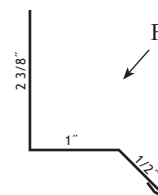

Note: Exact dimensions may vary.
Custom Trims Available

- ① Universal Ridge Cap 10' ② Rake & Corner 10' & 16' ③ Base Angle 10' ④ Fascia Trim 10' * ⑤ 4 1/2" Gable Trim 10'

- ⑥ "J" Channel 10'

- ⑦ Double Angle 10'

- ⑧ Universal Sidewall 10'

- ⑨ Drip Cap 10'

- * ⑩ Post Trim 10'

- ⑪ Universal Endwall 10'

- * ⑫ "F" & "J" 10'

- ⑬ Inside Corner 10'

- * ⑭ Overhead Door Trim 10' * ⑮ Face Mount CT Cover 10' 2"

- * ⑯ Drip Edge 10'